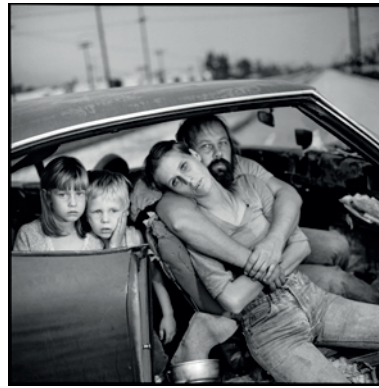

PRESSEBILDER
Kunsthalle Vogelmann

Mary Ellen Mark
The Lives of Women

23.03. – 28.07.2024

Mary Ellen Mark, Hippopotamus and Performer / Nilpferd und Dompteuse, Great Rayman Circus, Madras, Indien 1989
© Mary Ellen Mark

Mary Ellen Mark, The Damm Family in their Car / Familie Damm in ihrem Auto, Los Angeles, California, USA 1987
© Mary Ellen Mark

Mary Ellen Mark, Cayla and Mylee Simmermon, 10 years old, Mylee older by 2 minutes / Cayla und Mylee Simmermon [zwei Minuten älter], zehn Jahre alt, Twinsburg, Ohio, USA 2001 © Mary Ellen Mark